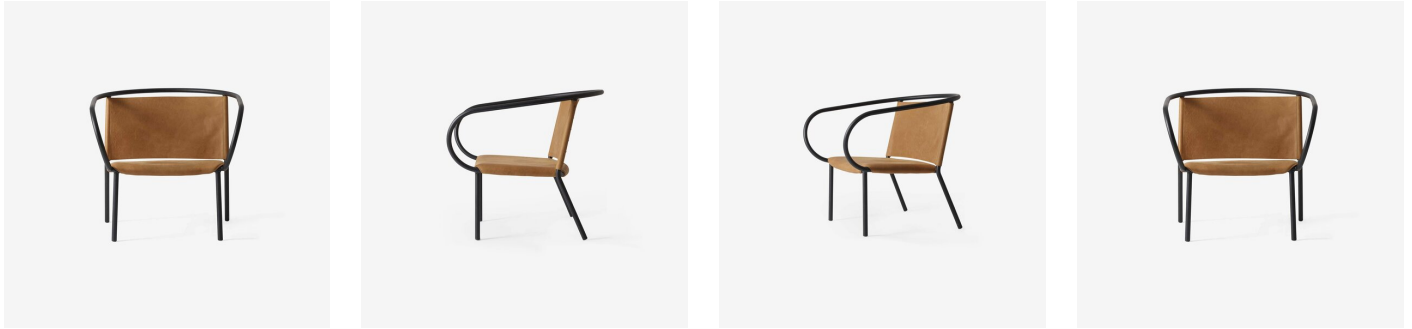

Armchair CH01

Important Information

50% deposit required to confirm order. Balance payable prior to delivery.

Product Notes

Afternoon aka Hung-Ming Chen and Chen-Yen Wei are powered by an intriguing interest in proportions, materials and cultures. We're proud to feature several of their designs in our Fall 2015 collection and the common thing for all of them is that they share the same qualities of simplicity, inspired by classic Scandinavian features. Besides being really warm and nice people, Hung-Ming Chen and Chen-Yen Wei are two really talented designers. They originate from Taiwan, but work from their studio in Stockholm.

Product Specs

Afternoon Lounge Chair
Product Name

Menu
Brand Name

See drawings for location
Product Details

ALC1001 **4-6 wks**
SKU Code Lead Time

2
Quantity

800 -
Width (mm) Length (mm)

750 **700**
Height (mm) Depth (mm)

Cognac
Colour

As Shown
Finish

Steel, Wood & Leather
Material

Additional Details

450mm
Seat Height

11kg
Weight

Denmark
Origin

3 Years
Warranty